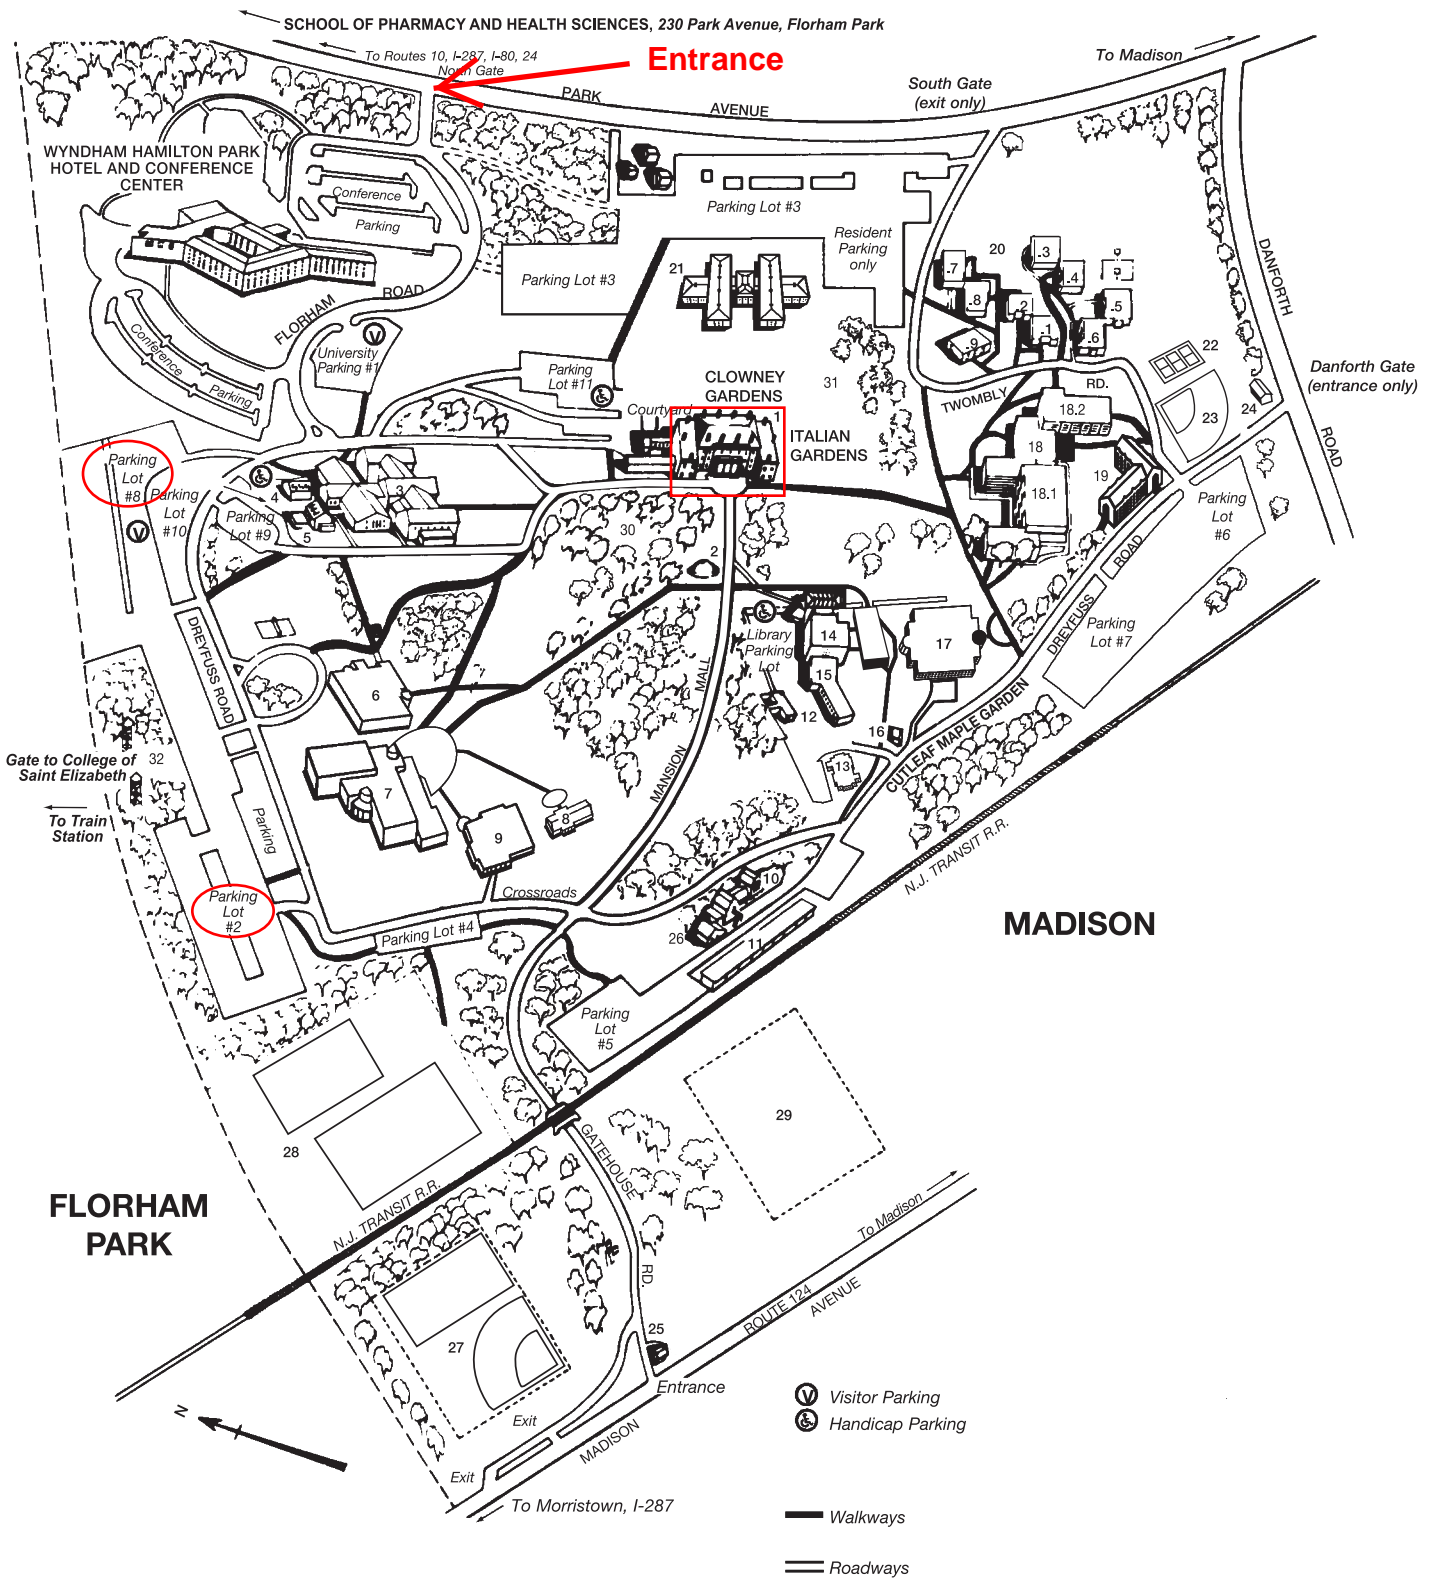

Campus Map Florham Campus