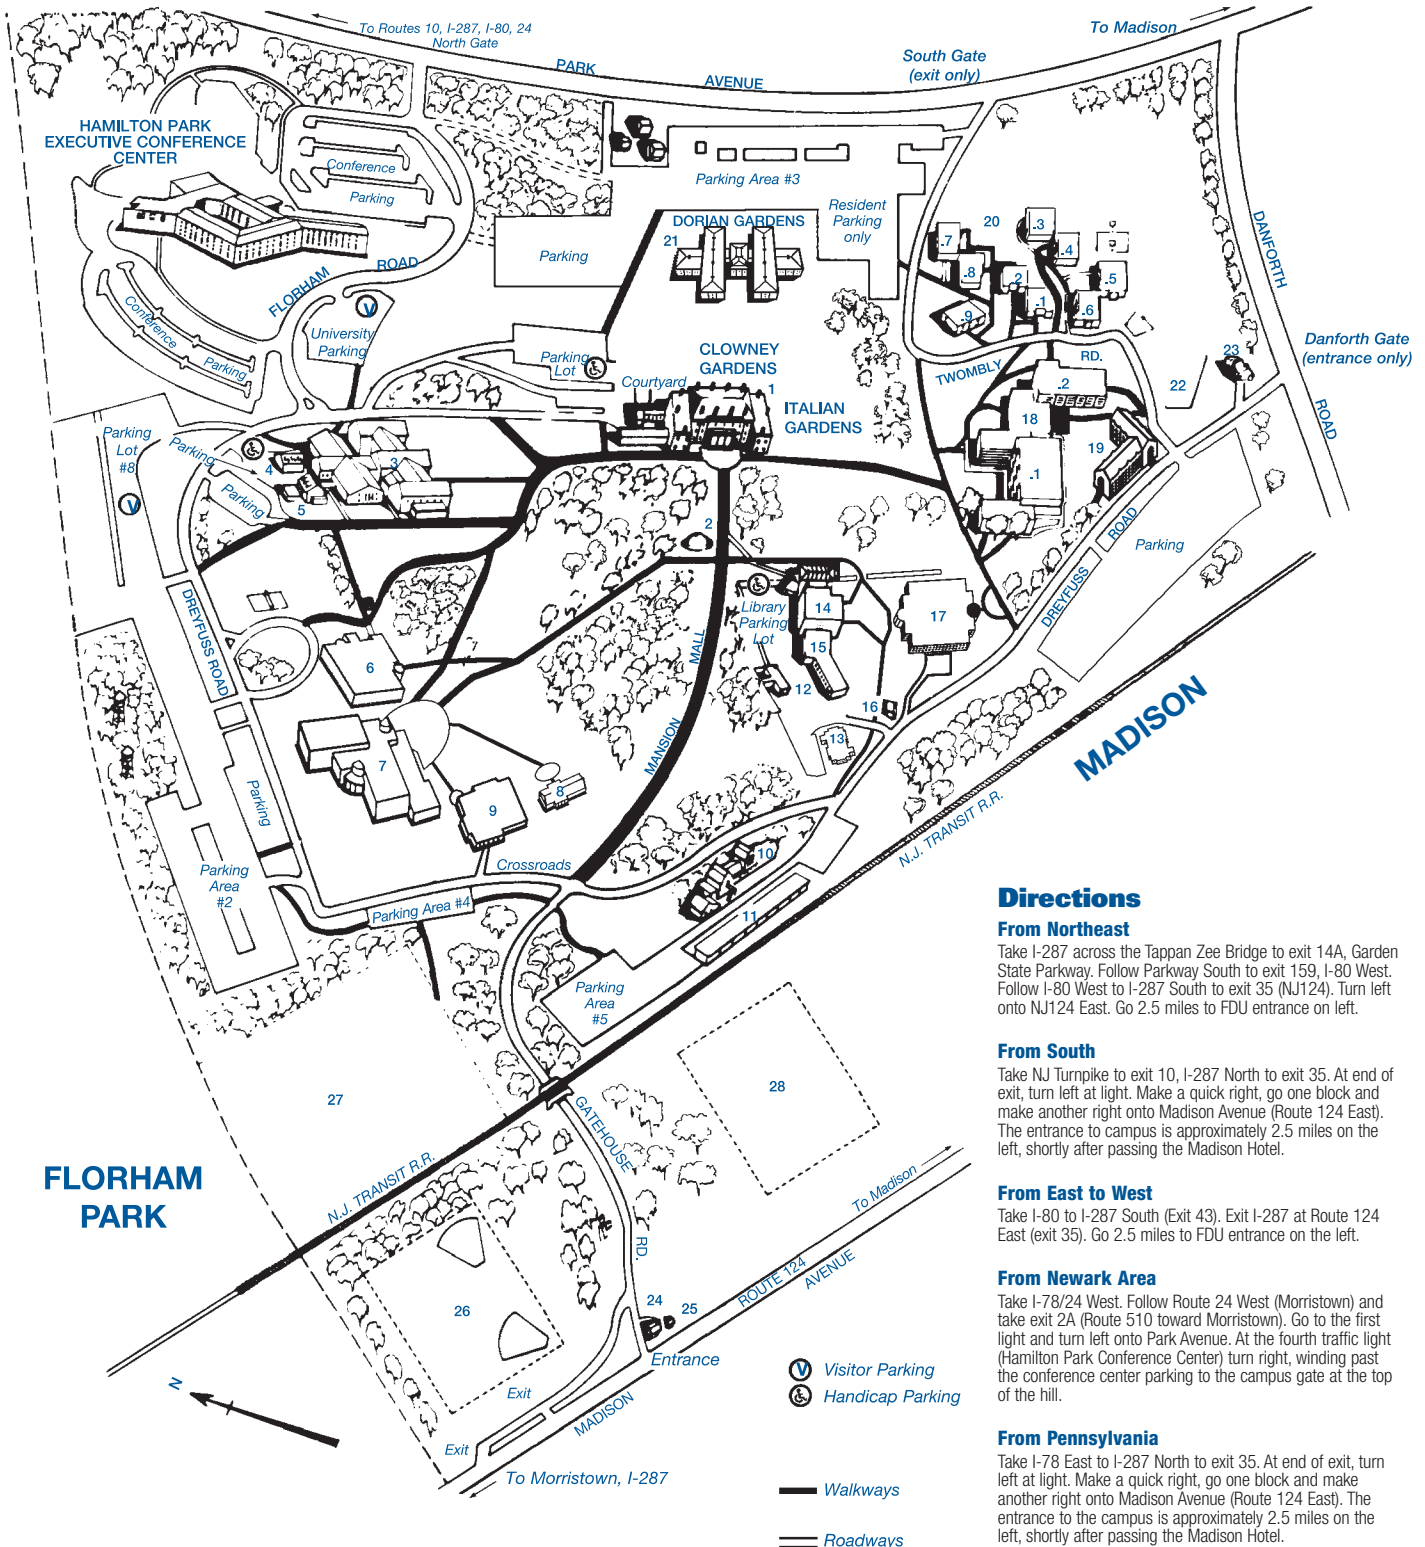

### Directions

#### From South

Take NJ Turnpike to exit 10, I-287 North to exit 35. At end of exit, turn left at light. Make a quick right, go one block and make another right onto Madison Avenue (Route 124 East). The entrance to campus is approximately 2.5 miles on the left, shortly after passing the Madison Hotel.

#### From East to West

Take I-80 to I-287 South (Exit 43). Exit I-287 at Route 124 East (exit 35). Go 2.5 miles to FDU entrance on the left.

#### From Pennsylvania

Take I-78 East to I-287 North to exit 35. At end of exit, turn left at light. Make a quick right, go one block and make another right onto Madison Avenue (Route 124 East). The entrance to the campus is approximately 2.5 miles on the left, shortly after passing the Madison Hotel.