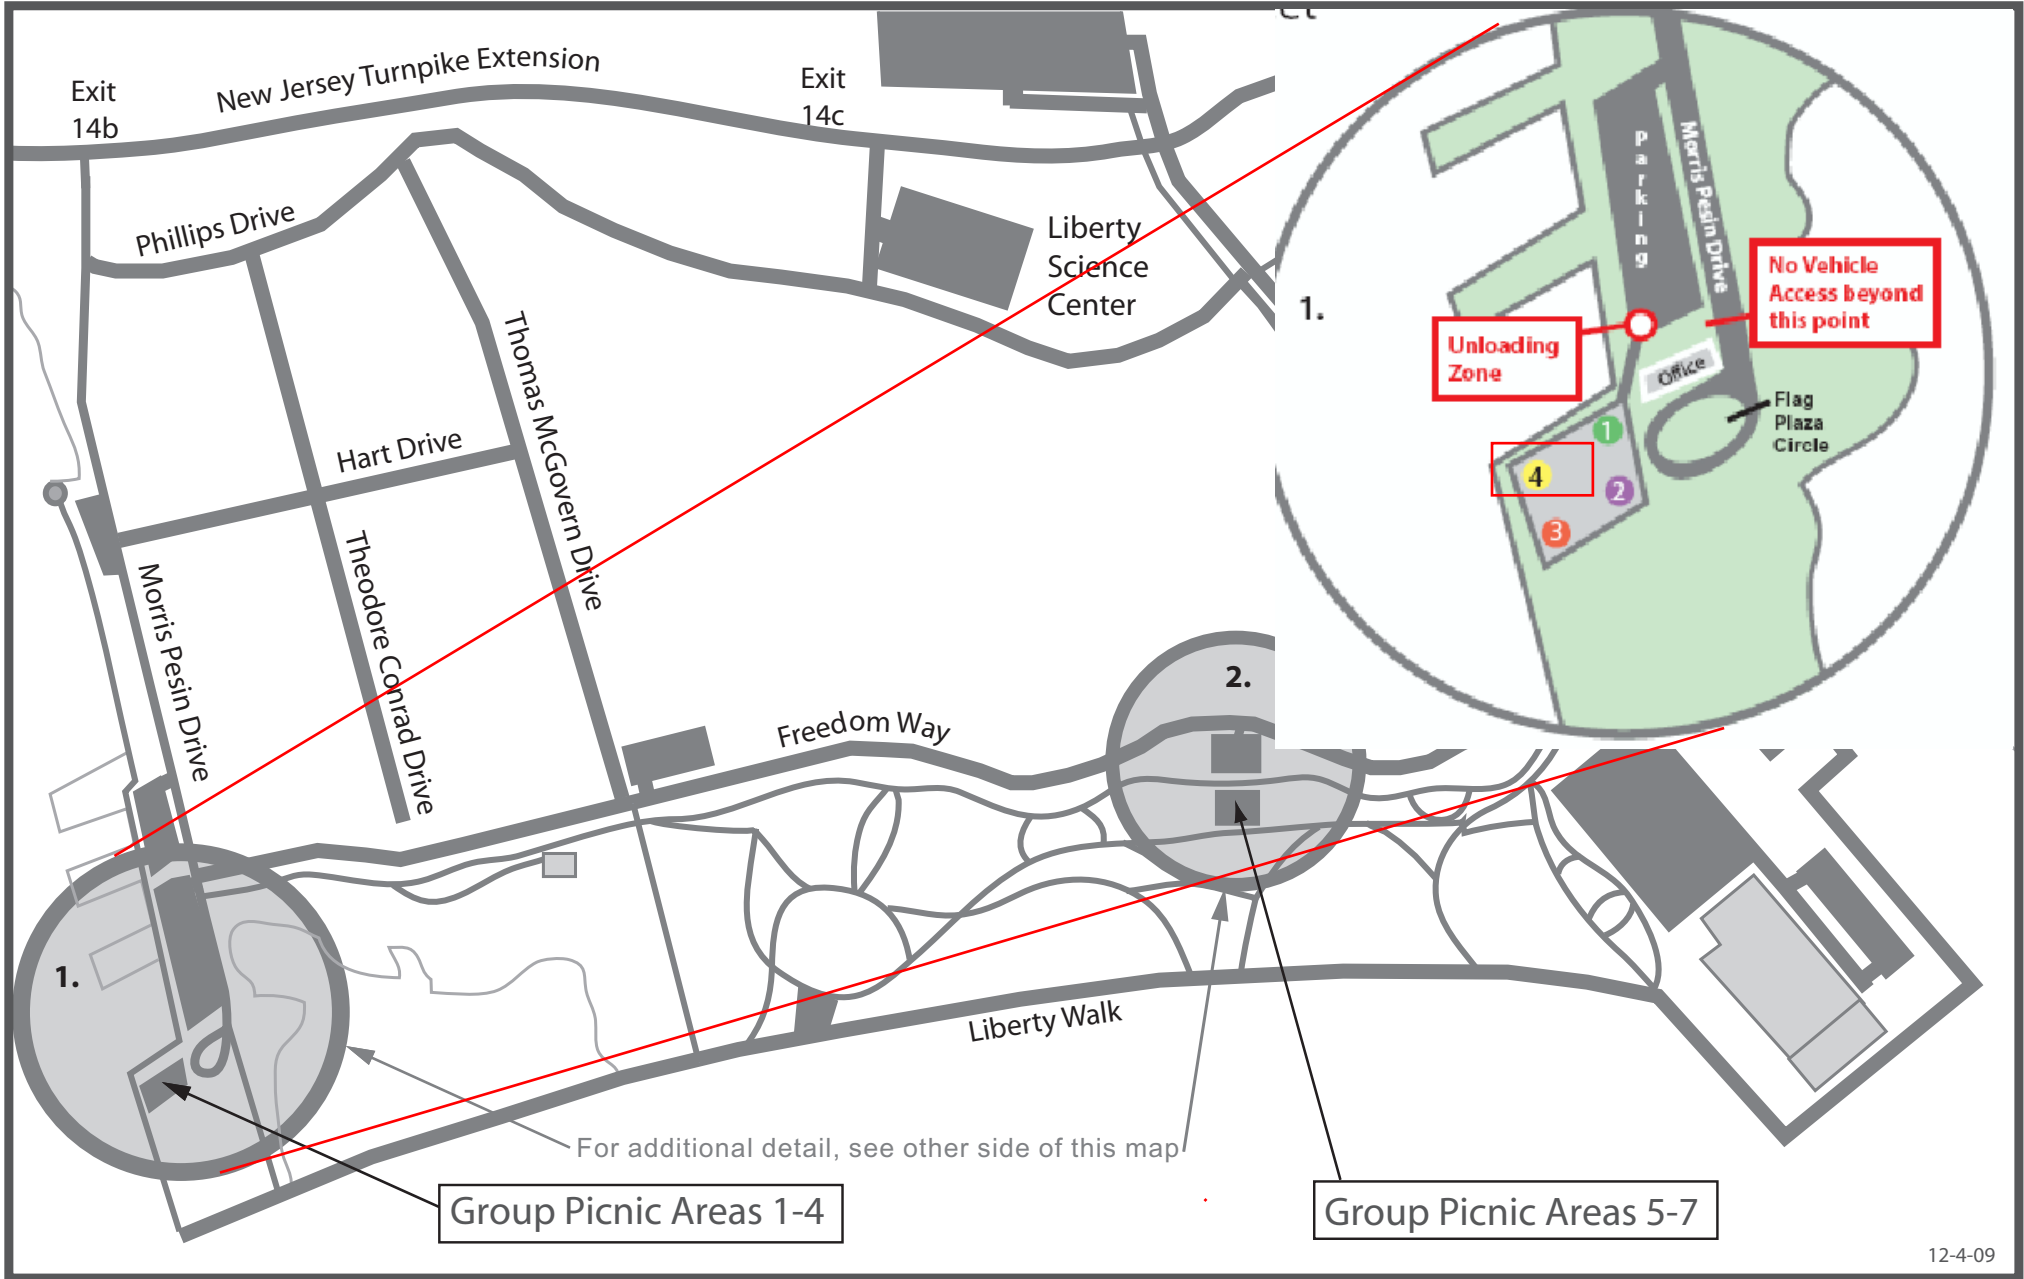

# Liberty State Park

# Group Picnic Areas Map

12-4-09

Liberty State Park is open 7 days a week from 6am - 10pm. For directions and more information: [libertystatepark.us](http://libertystatepark.us)